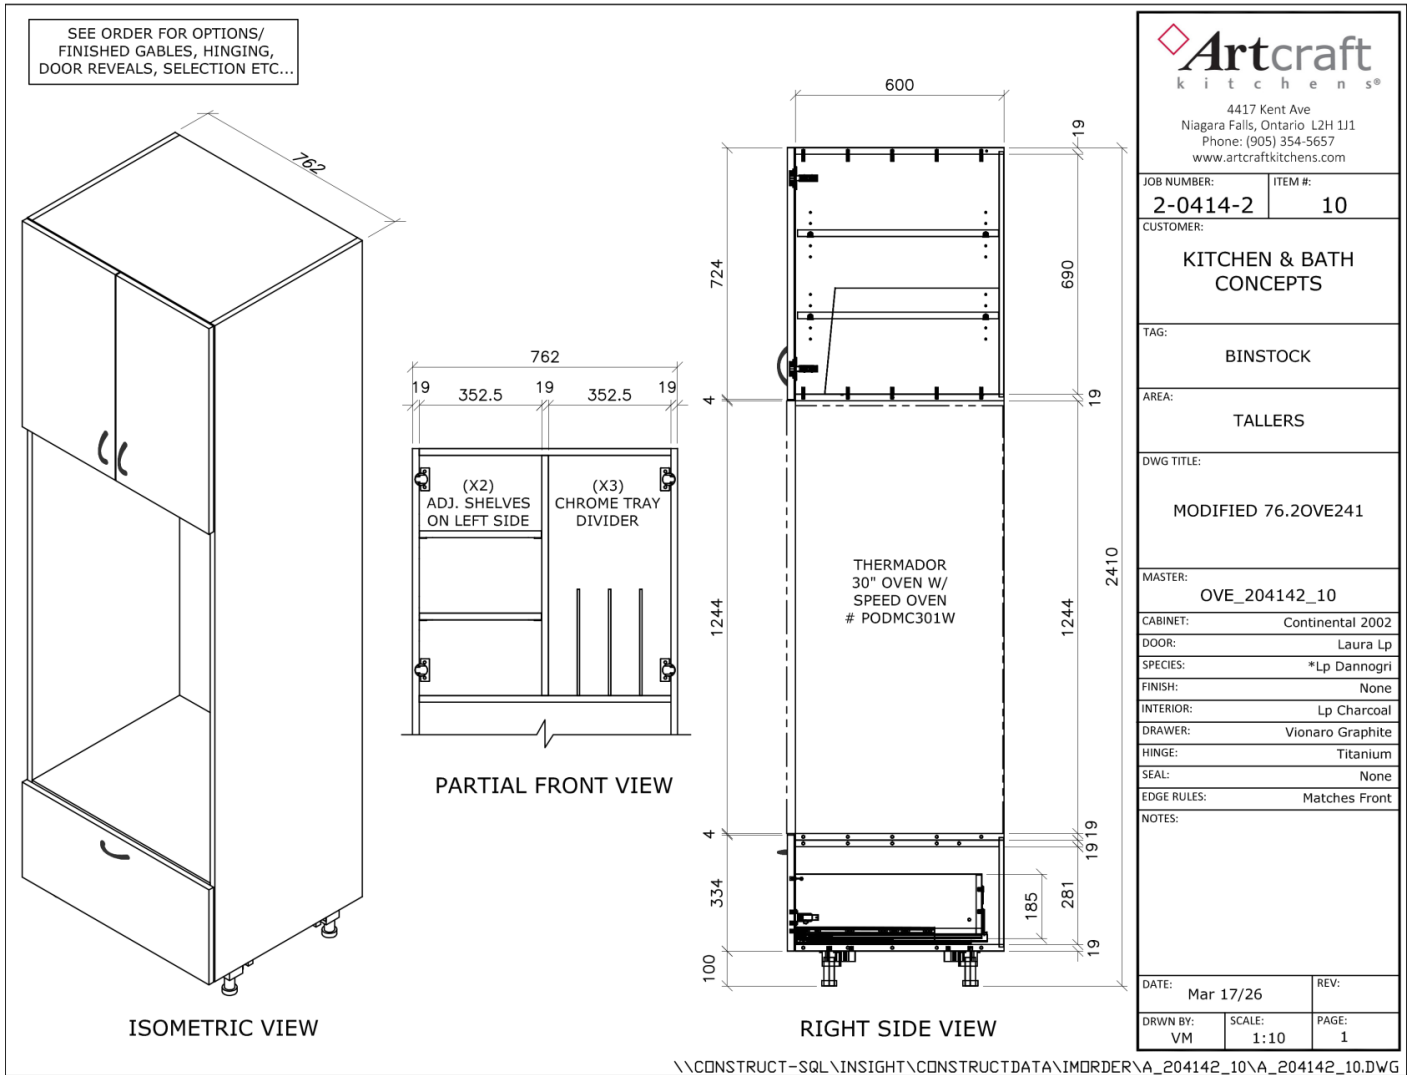

Order Processing Workflow

Autodesk BIM360

Revision #11

Created 2026-06-09 13:29:25 UTC by Admin

Updated 2026-06-09 14:12:53 UTC by Admin