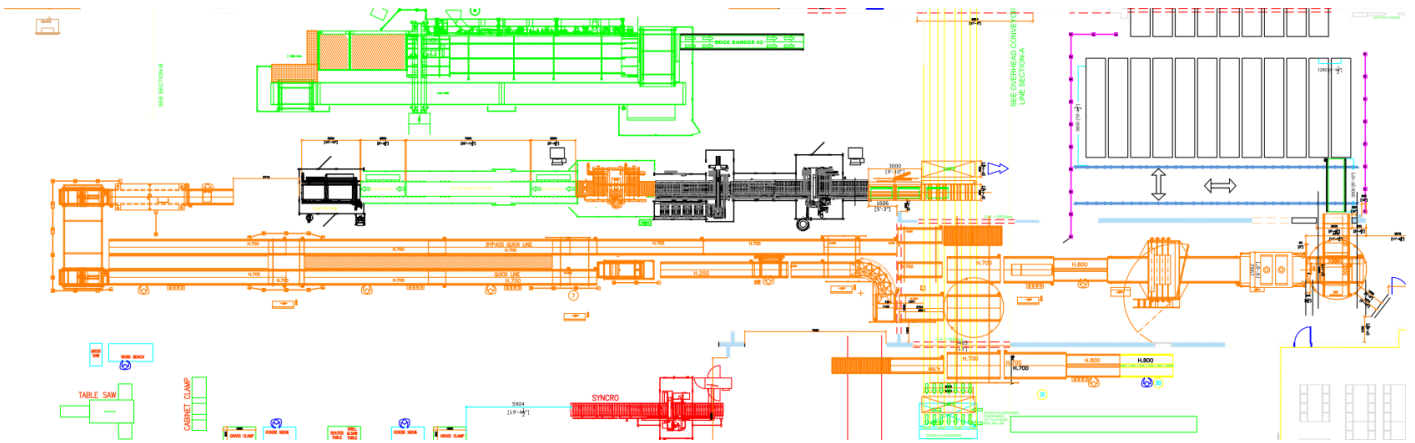

Factory Overview

[plant_overview.png](#)

Panel Processing

Assembly Line

Revision #13

Created 2026-06-08 20:13:51 UTC by Admin

Updated 2026-06-09 13:26:10 UTC by Admin